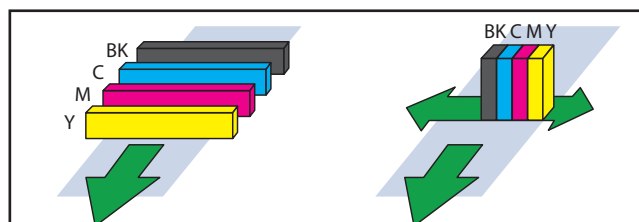

Serial printing

*Specification subject to change without notice.

The SwiftColor SCC-4000D Oversized Credential Printer features single pass print-head technology that allows blazing fast print speed, printing a 3.5" x 5.5" full color card in under 2 seconds!

Single-pass printing (SCC-4000D)